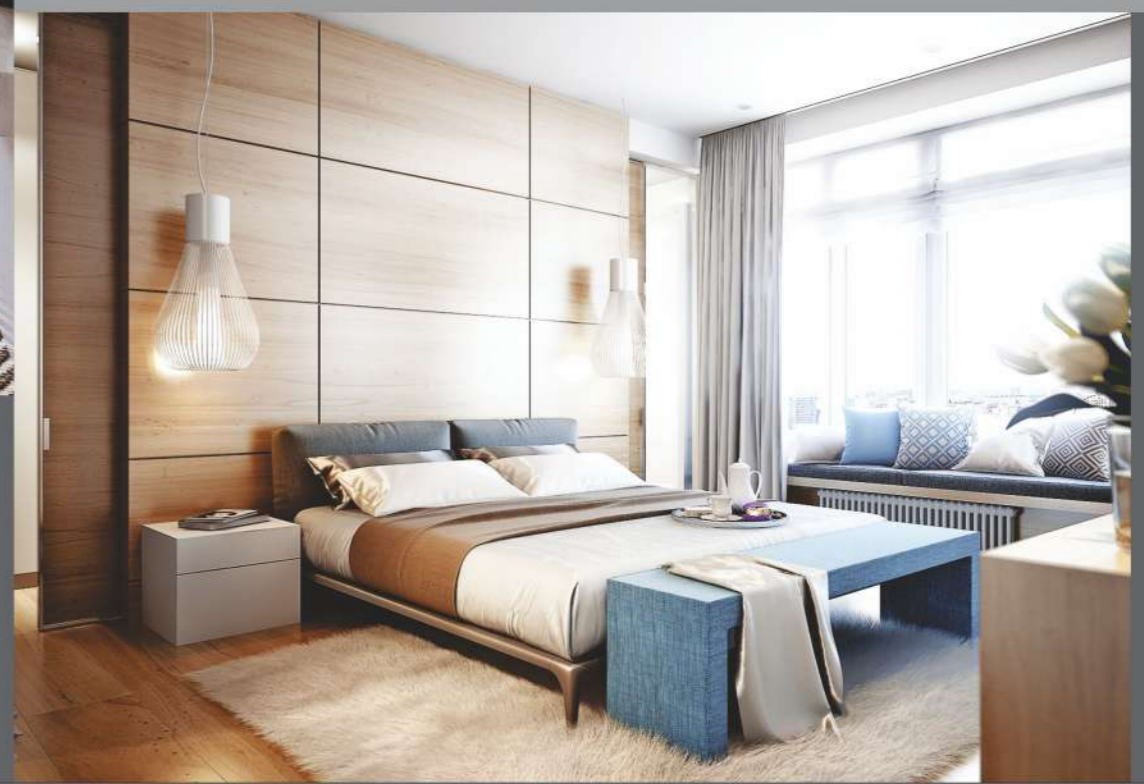

NORTH EYE SUITES

LEVELS 3 TO 34

North Eye, the peak of inspirations

North Eye Suites

Welcome to fully furnished studio apartments. Each apartment is a world in itself. Surround yourself with creativity and live inspired for life. Enjoy the 5-Star room facility in your home, equipped with every conceivable requirement. Inspire your quality of life while writing a memoir. Or turn it into a private theatre. A panoramic view of the greens below and the stars at

LEVELS 35-45

North Eye, the peak of residences

North Eye Residences - 2&3 BHK Apartments

Life is an occasion worth celebrating at North Eye. Live up to your aspirations and scale a new height of luxury. Live life in full swing at the meticulously designed apartments. When you enjoy